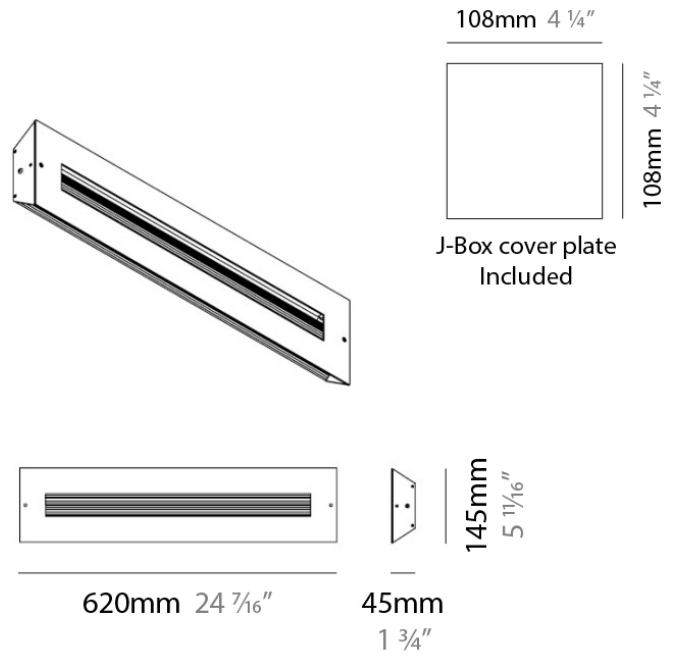

D93014

PROJECT	
TYPE	
NOTES	
QUANTITY	
DATE	

GENERAL

Series: Finestra
Brand: Milan
Division: Design
Mounting Type: Surface
Mounting Location: Wall
Subcategory: Ambient

PHYSICAL

Shape: Rectangle
Length (mm): 620
Length (in): 24 7/16
Height (mm): 145
Height (in): 5 11/16
Extension (mm): 45
Extension (in): 1 3/4
Light Distribution: Direct / Indirect
Weight (kg): 2.04
Weight (lbs): 4.5
Diffuser: White Opal Glass
Fixture Finish: SST
Fixture Material: Metal

ELECTRICAL

Number of Lamps: 2
Lamp Type: T5 Fluorescent
Bulb Included: Bulb Not Included
Total Output Wattage (W): 48
Max. Wattage Per Lamp (W): 24
Lamp Base: G5 Bi-pin
Dimming: Non-Dimmable
Input Voltage (V): 120
Lamp Voltage (V): 120

LED

OPTICAL

RATINGS AND CERTIFICATIONS

Certified By: CSA Certified to UL and CSA Standards
IP rating: IP20