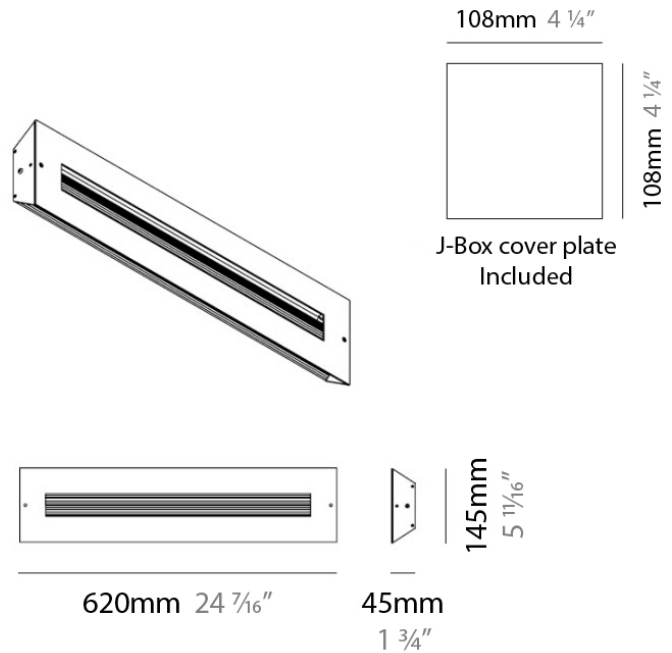

FINESTRA SURFACE

D93154

PROJECT	
TYPE	
NOTES	
QUANTITY	
DATE	

GENERAL

Series: Finestra
Brand: Milan
Division: Design
Mounting Type: Surface
Mounting Location: Wall
Subcategory: Ambient

PHYSICAL

Shape: Rectangle
Length (mm): 620
Length (in): 24 7/16
Height (mm): 145
Height (in): 5 11/16
Extension (mm): 45
Extension (in): 1 3/4
Light Distribution: Direct / Indirect
Weight (kg): 1.8
Weight (lbs): 4
Fixture Finish: WHI
Fixture Material: Metal

ELECTRICAL

Number of Lamps: 2
Lamp Type: T5 Fluorescent
Bulb Included: Bulb Not Included
Total Output Wattage (W): 48
Max. Wattage Per Lamp (W): 24
Lamp Base: G5 Bi-pin
Dimming: Non-Dimmable
Input Voltage (V): 120
Lamp Voltage (V): 120

LED

OPTICAL

RATINGS AND CERTIFICATIONS

Certified By: CSA Certified to UL and CSA Standards
IP rating: IP20